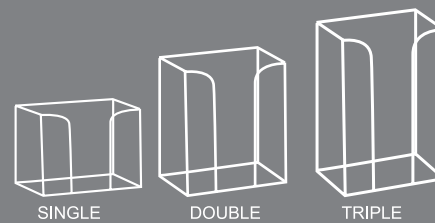

individual solutions

CROWD BARRIER SYSTEM - AVAILABLE FOR HIRE OR BUY

This versatile system is well-proven in assisting the direction of customers in an organised fashion. The stylish Satin Chrome poles are weighted in the base - each pole contains over 2 metres of retractable belt that simply clips onto the adjacent pole.

easel range - see over page for more

ACRYLIC PHOTO EASELS

This versatile display easel is ideal for displaying photos and is essential in any point-of-sale kit. The acrylic ensures the photo or information stand out rather than the display easel.