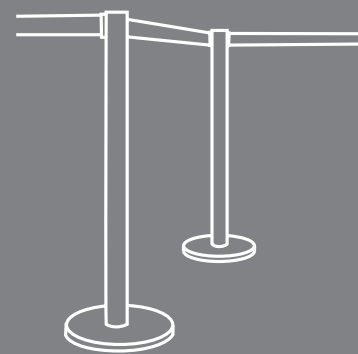

DISPOSABLE GLOVE HOLDER

Whether you work in a cafe, hospital, deli or bar the use of gloves is now common place. This simple solution makes getting a new pair fast and easy without having to rummage around and helps you keep track of how many are left.