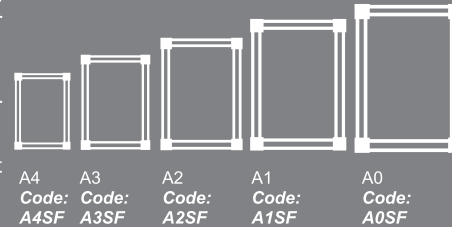

SNAPPA CURVE POSTER FRAME

Curved edge design, snap open sides and an aluminium frame gives your poster pride of place and draws attention for all the right reasons.

COLOURS: Anodised silver or powdercoated to any specific colour

FRAME TYPE: Available in either flat or round profile frames

SIZES

SNAPPA SQUARE POSTER FRAME

Stunning square design, snap open sides and an aluminium frame makes these the creme de la creme of poster options at an affordable price.

FRAME COLOURS: Anodised silver or powdercoated to any specific colour

CORNER CAP COLOURS: Satin Chrome; Chrome; Gold or powdercoat

SIZES

ACRYLIC POSTER FRAME

Acrylic is considered an attractive material for displaying advertising material because of its simplicity and affordability while still looking great. These acrylic frames show your customers you take pride in the messages you are communicating. Good presentation needn't be expensive or difficult.