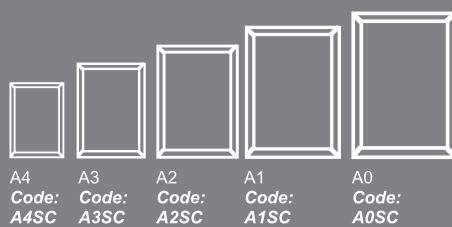

poster display range

The Snappa Range are a stylish yet effective option for displaying posters and/or information. The attractive steel frame simply snaps open offering a quick and easy change - ideal in a retail environment where a clean and uncluttered look is desirable. Silver powder coated in regular paper sizes also with custom sizes and colours available on request.

SNAPPA CURVE POSTER FRAME

Curved edge design, snap open sides and an aluminium frame gives your poster pride of place and draws attention for all the right reasons.

COLOURS: Anodised silver or powdercoated to any specific colour

FRAME TYPE: Available in either flat or round profile frames

SIZES

SNAPPA SQUARE POSTER FRAME

Stunning square design, snap open sides and an aluminium frame makes these the creme de la creme of poster options at an affordable price.

FRAME COLOURS: Anodised silver or powdercoated to any specific colour

CORNER CAP COLOURS: Satin Chrome; Chrome; Gold or powdercoat

SIZES

ACRYLIC POSTER FRAME

Acrylic is considered an attractive material for displaying advertising material because of its simplicity and affordability while still looking great. These acrylic frames show your customers you take pride in the messages you are communicating. Good presentation needn't be expensive or difficult.