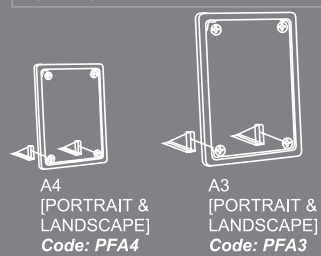

FRAME TYPE: Available in either flat or round profile frames

SIZES

SNAPPA SQUARE POSTER FRAME

Stunning square design, snap open sides and an aluminium frame makes these the creme de la creme of poster options at an affordable price.

FRAME COLOURS: Anodised silver or powdercoated to any specific colour

CORNER CAP COLOURS: Satin Chrome; Chrome; Gold or powdercoat

SIZES

ACRYLIC POSTER FRAME

Acrylic is considered an attractive material for displaying advertising material because of its simplicity and affordability while still looking great. These acrylic frames show your customers you take pride in the messages you are communicating. Good presentation needn't be expensive or difficult.

SIZES

ADBOARD

The Adboard is an exciting new development in 'real time' advertising. This illuminated message board enables you to write an advertising message to customers on a glass surface, using a special ink pen that can be removed easily and illuminates.

SIZES